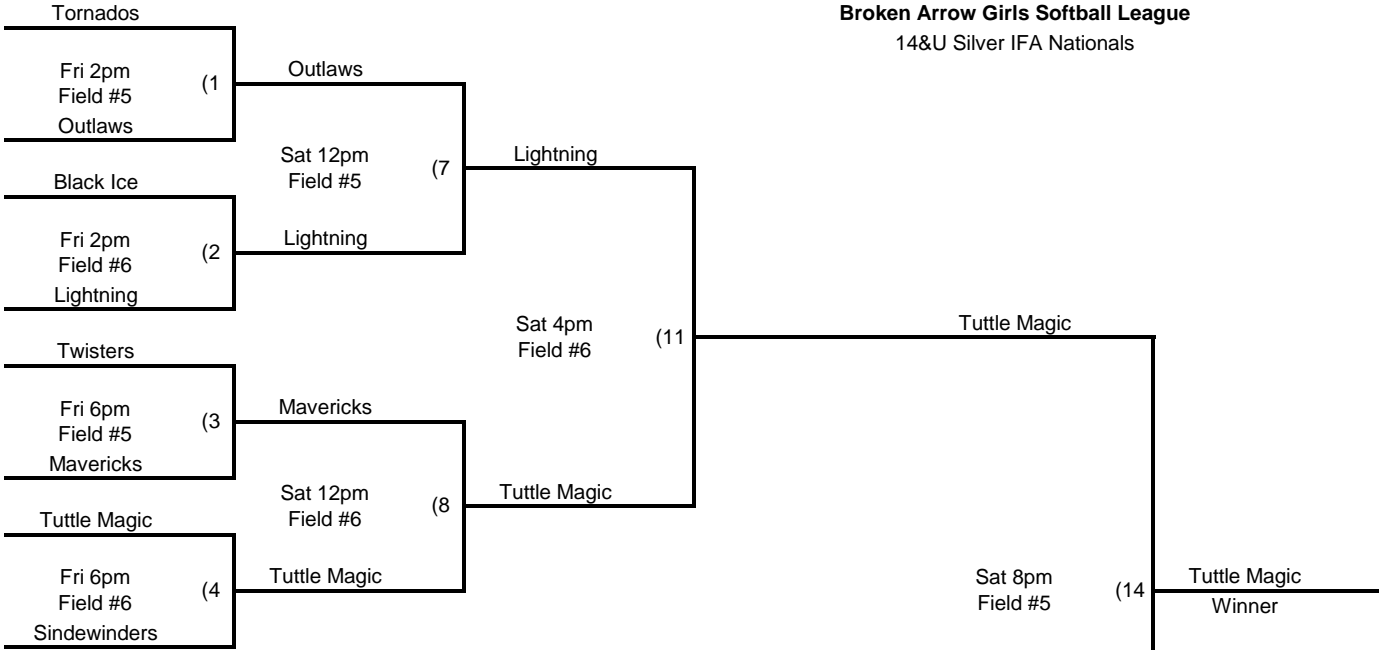

Broken Arrow Girls Softball League
14&U Silver IFA Nationals

Winner's Bracket

Loser's Bracket